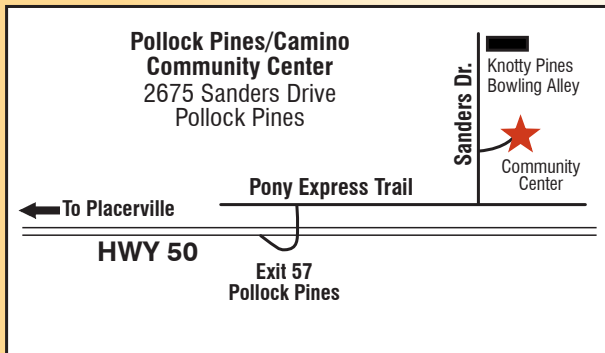

Oktoberfest

**Saturday,
October 4th
5:30pm - 9pm**

Join Us In Supporting **Ray Nutting**

for County Supervisor District 2

Come join Ray and Jennifer
at the Pollock Pines/Camino
Community Center

**Enjoy Traditional
Oktoberfest Food & Fun!**

**WIN • WIN • WIN
GREAT PRIZES
Raffle, Auction & More**

Price: Adults \$15
Kids 5 to 12 **\$8**, Kids 4 & Under **Free**

HWY 50 East to the first Pollock Pines exit #57, turn left than turn right onto Pony Express Trail. Drive approx. 1.6 miles to Sanders Drive. Turn left on Sanders Drive. First entrance to the right goes straight to the Community Center.

2675 Sanders Drive • Pollock Pines

Calls Always Welcome 530-644-1728

www.raynutting.com • email raynutting@hughes.net

✂ CUT HERE

OKTOBERFEST – Saturday, October 4th • 5:30pm - 9pm

- Please reserve _____ #Adult tickets @ \$15ea and _____ #Kids 5-12 tickets @ \$8ea \$ _____ Enclosed
- Sorry, I am unable to attend... however, please accept my enclosed contribution. \$ _____ Enclosed